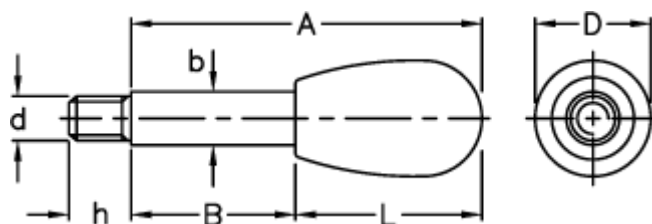

Data Sheet

Article number: 2304005044

Description: E+G Lever arm
BL.668/16x155

Measures

A = 155

b = 16

B = 100

D = 33

d 6g = M14

h = 15

L = 55